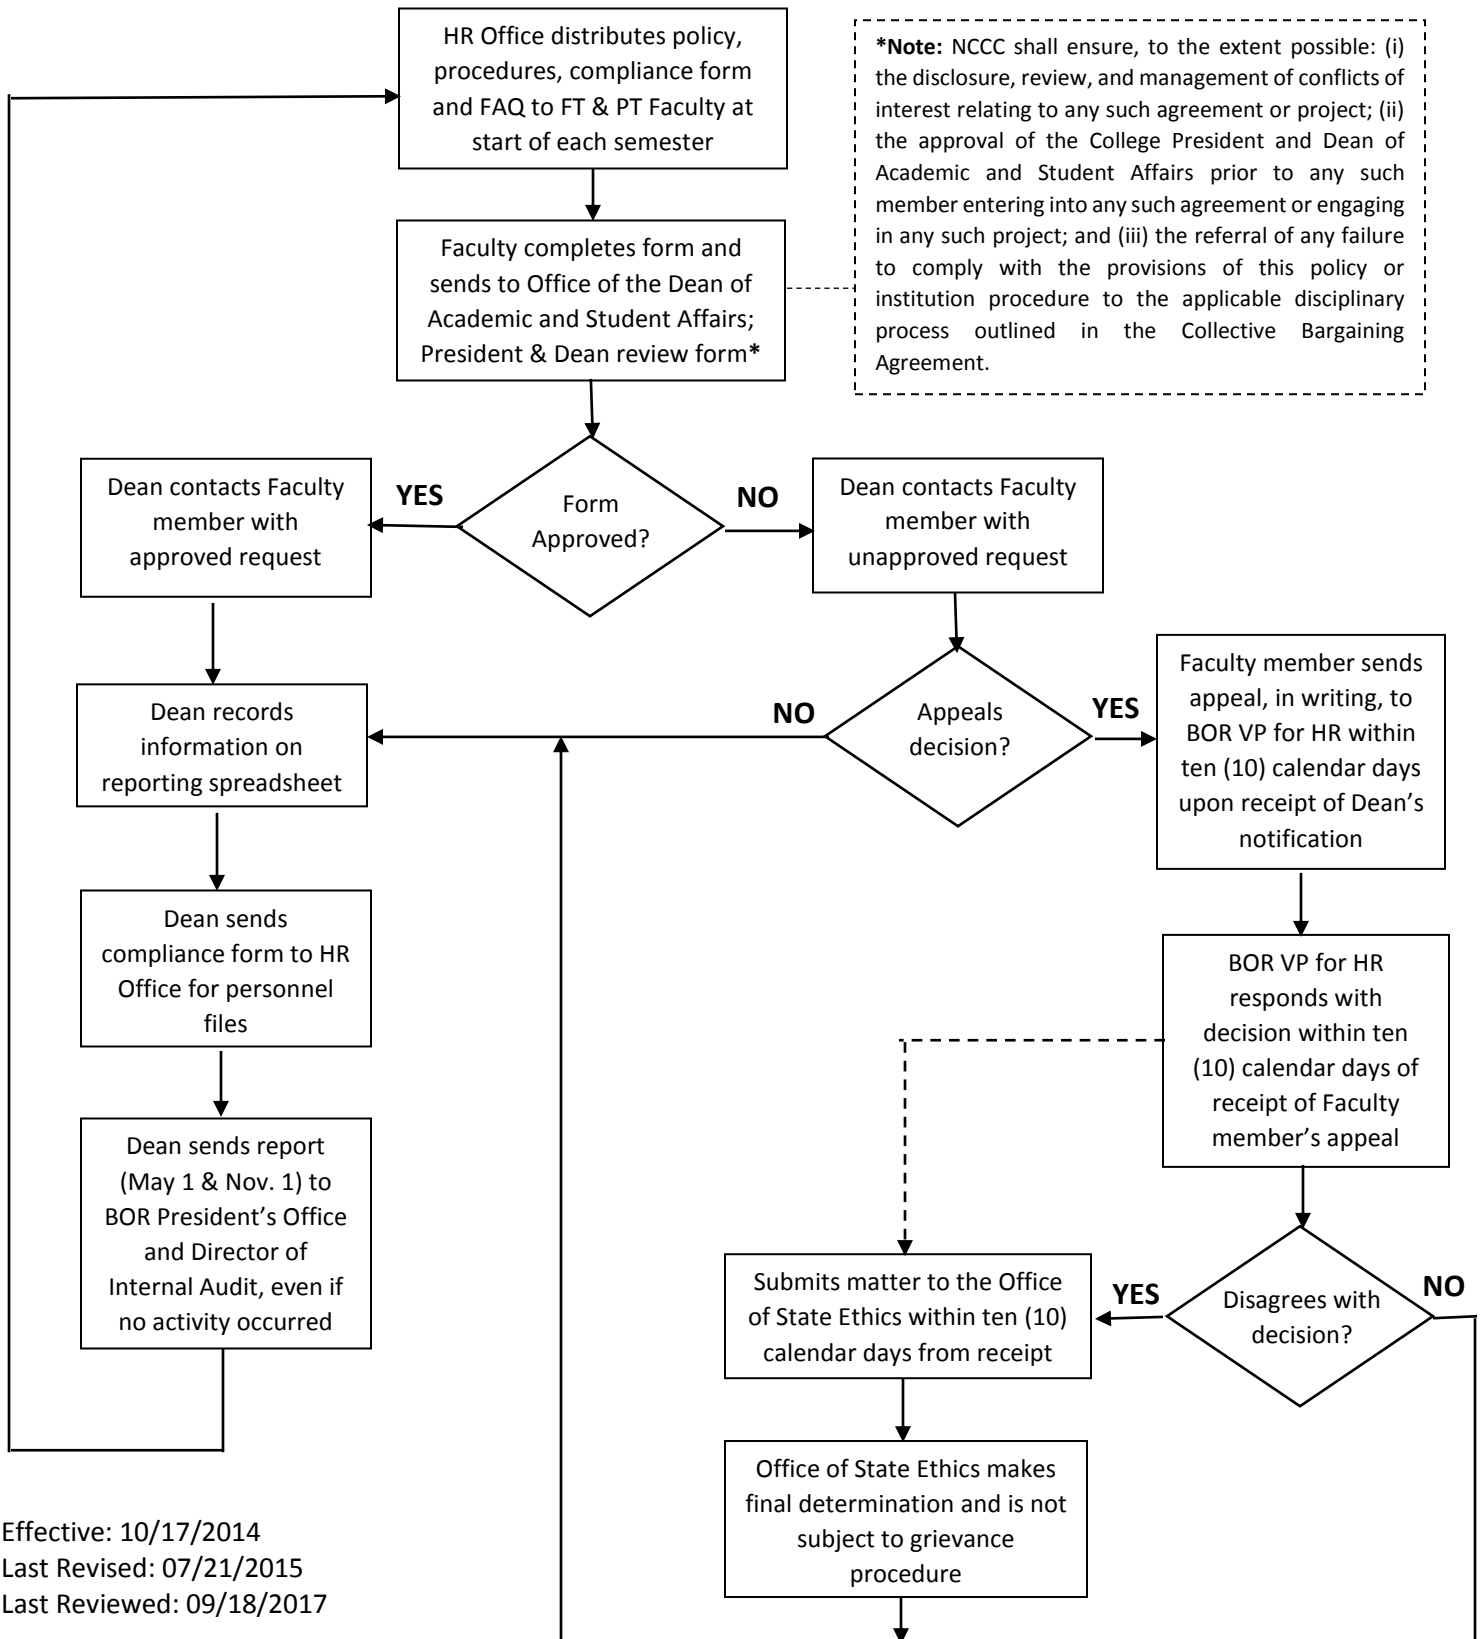

Connecticut State Colleges and Universities
Northwestern Connecticut Community College

Procedures for Faculty Consulting and Research With Public or Private Entities Requests
FLOWCHART

Effective: 10/17/2014
Last Revised: 07/21/2015
Last Reviewed: 09/18/2017