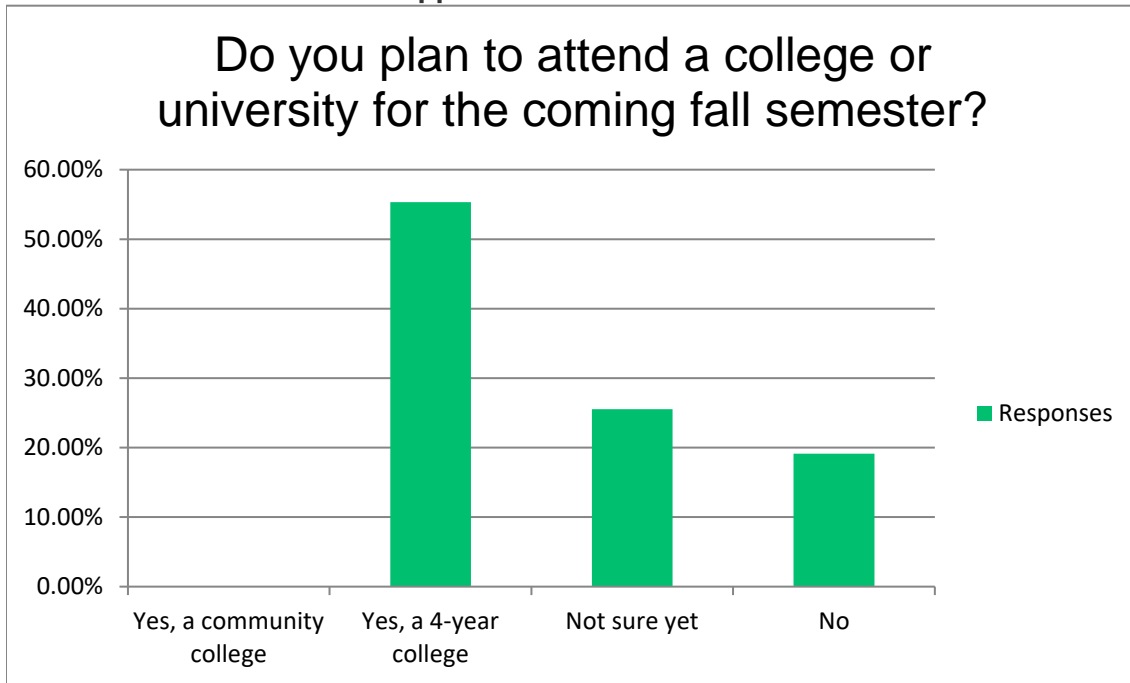

Do you plan to attend a college or university for the coming fall semester?

Answer Choices	Responses	
Yes, a community college	0.00%	0
Yes, a 4-year college	55.32%	26
Not sure yet	25.53%	12
No	19.15%	9
	Answered	47
	Skipped	33