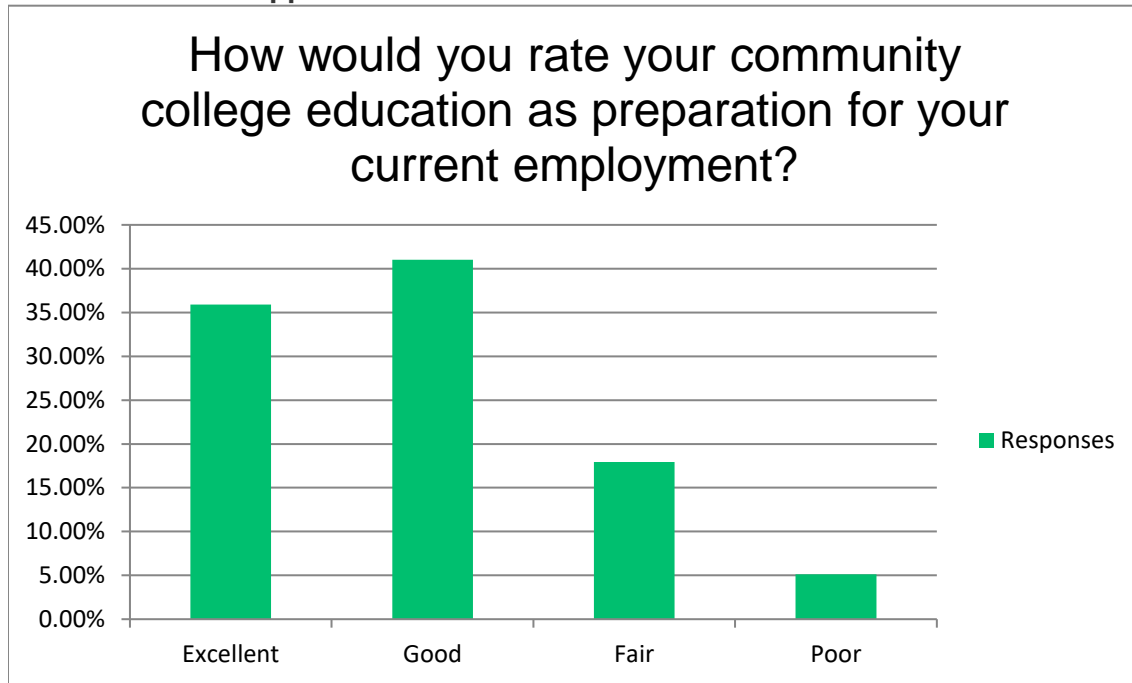

How would you rate your community college education as preparation for your current employment?

Answer Choices	Responses	
Excellent	35.90%	14
Good	41.03%	16
Fair	17.95%	7
Poor	5.13%	2
	Answered	39
	Skipped	41