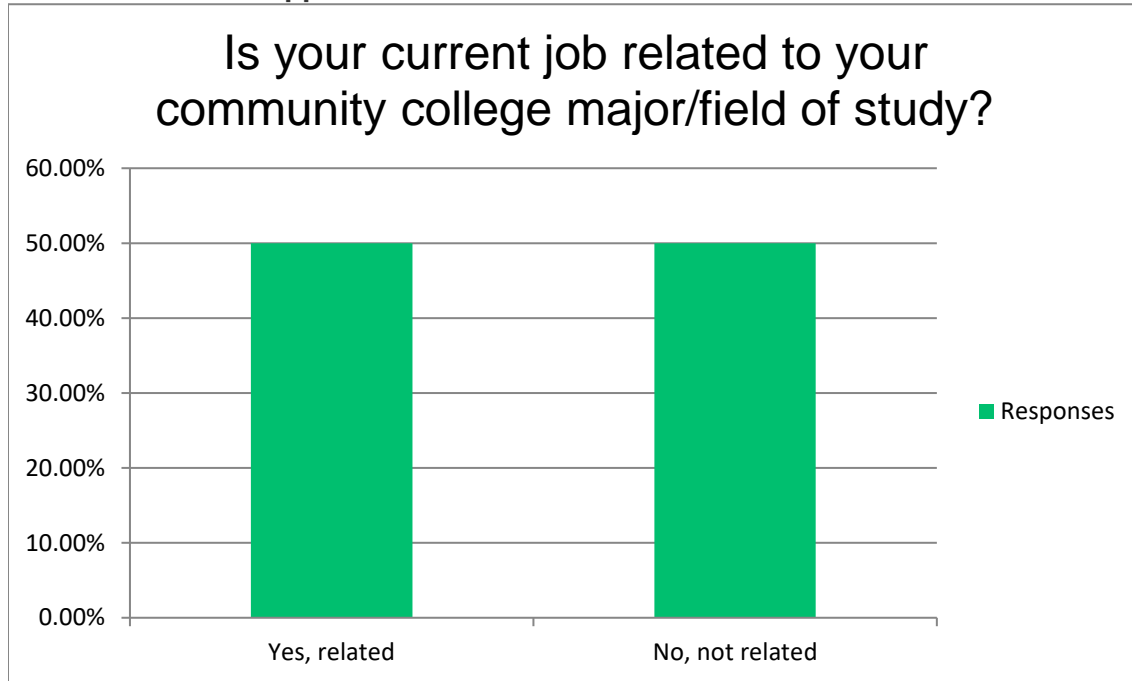

Is your current job related to your community college major/field of study?

Answer Choices	Responses	
Yes, related	50.00%	20
No, not related	50.00%	20
Answered		40
Skipped		40