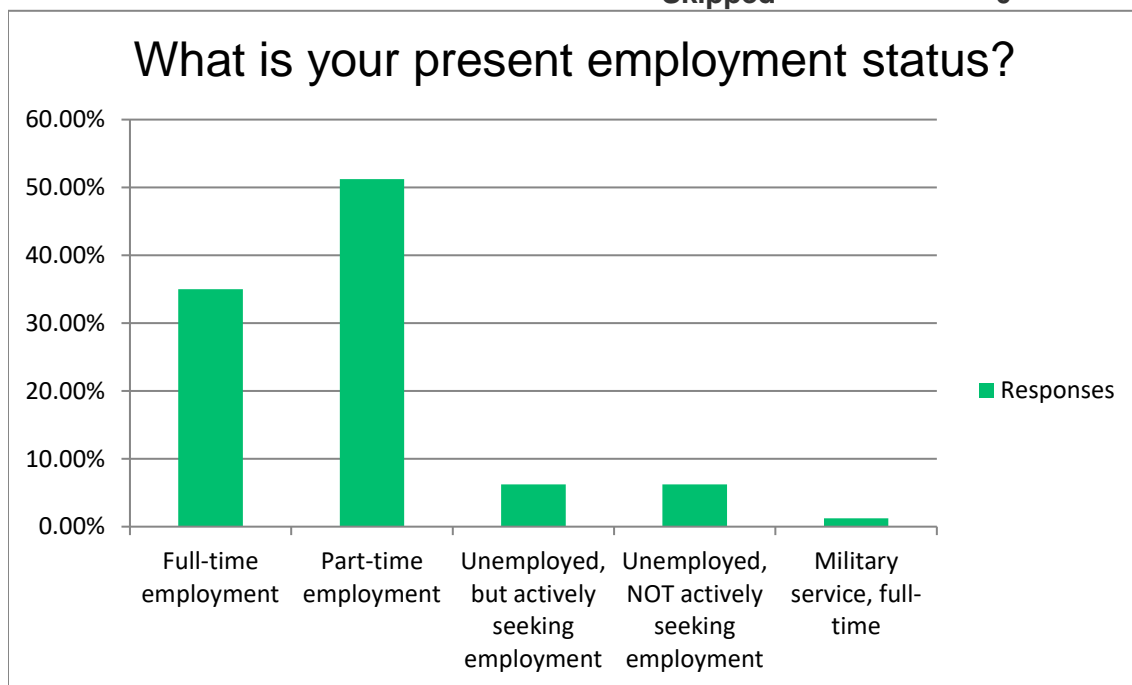

2017 Northwestern Connecticut Community College Graduate Survey

What is your present employment status?

Answer Choices	Responses	
Full-time employment	35.00%	28
Part-time employment	51.25%	41
Unemployed, but actively seeking employment	6.25%	5
Unemployed, NOT actively seeking employment	6.25%	5
Military service, full-time	1.25%	1
	Answered	80
	Skipped	0

In question 1 above, if you answered: "unemployed, NOT actively seeking employment", please indicate why:

Answer Choices	Responses	
Primary caregiver	0.00%	0
Student	75.00%	3
Retired	25.00%	1
Other	0.00%	0
Other (please specify)	0.00%	0
Answered		4
Skipped		76