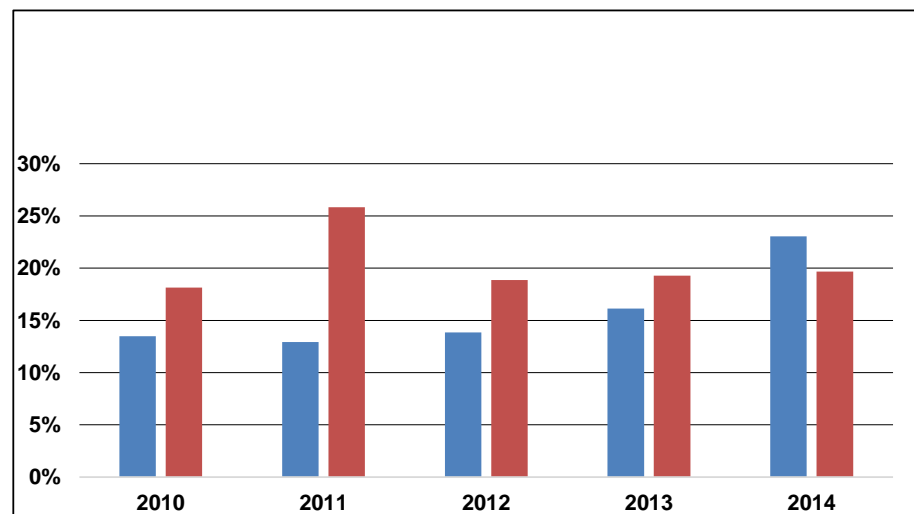

## Northwestern Connecticut Community College Completion and Transfer Rates 2010-2014\*

Fall Enrollment					
<i>Year</i>	<i>Cohort</i>	<i>Completers</i>	<i>Completion Rate</i>	<i>Transfers</i>	<i>Transfer Rate</i>
2010	193	26	13%	35	18%
2011	178	23	13%	46	26%
2012	159	22	14%	30	19%
2013	192	31	16%	37	19%
2014	178	41	23%	35	20%

\*Cohort includes first-time, fulltime degree seeking students only. Rates based upon number earning degree or transferring within 150% of standard time to completion (three years for associate degree students)