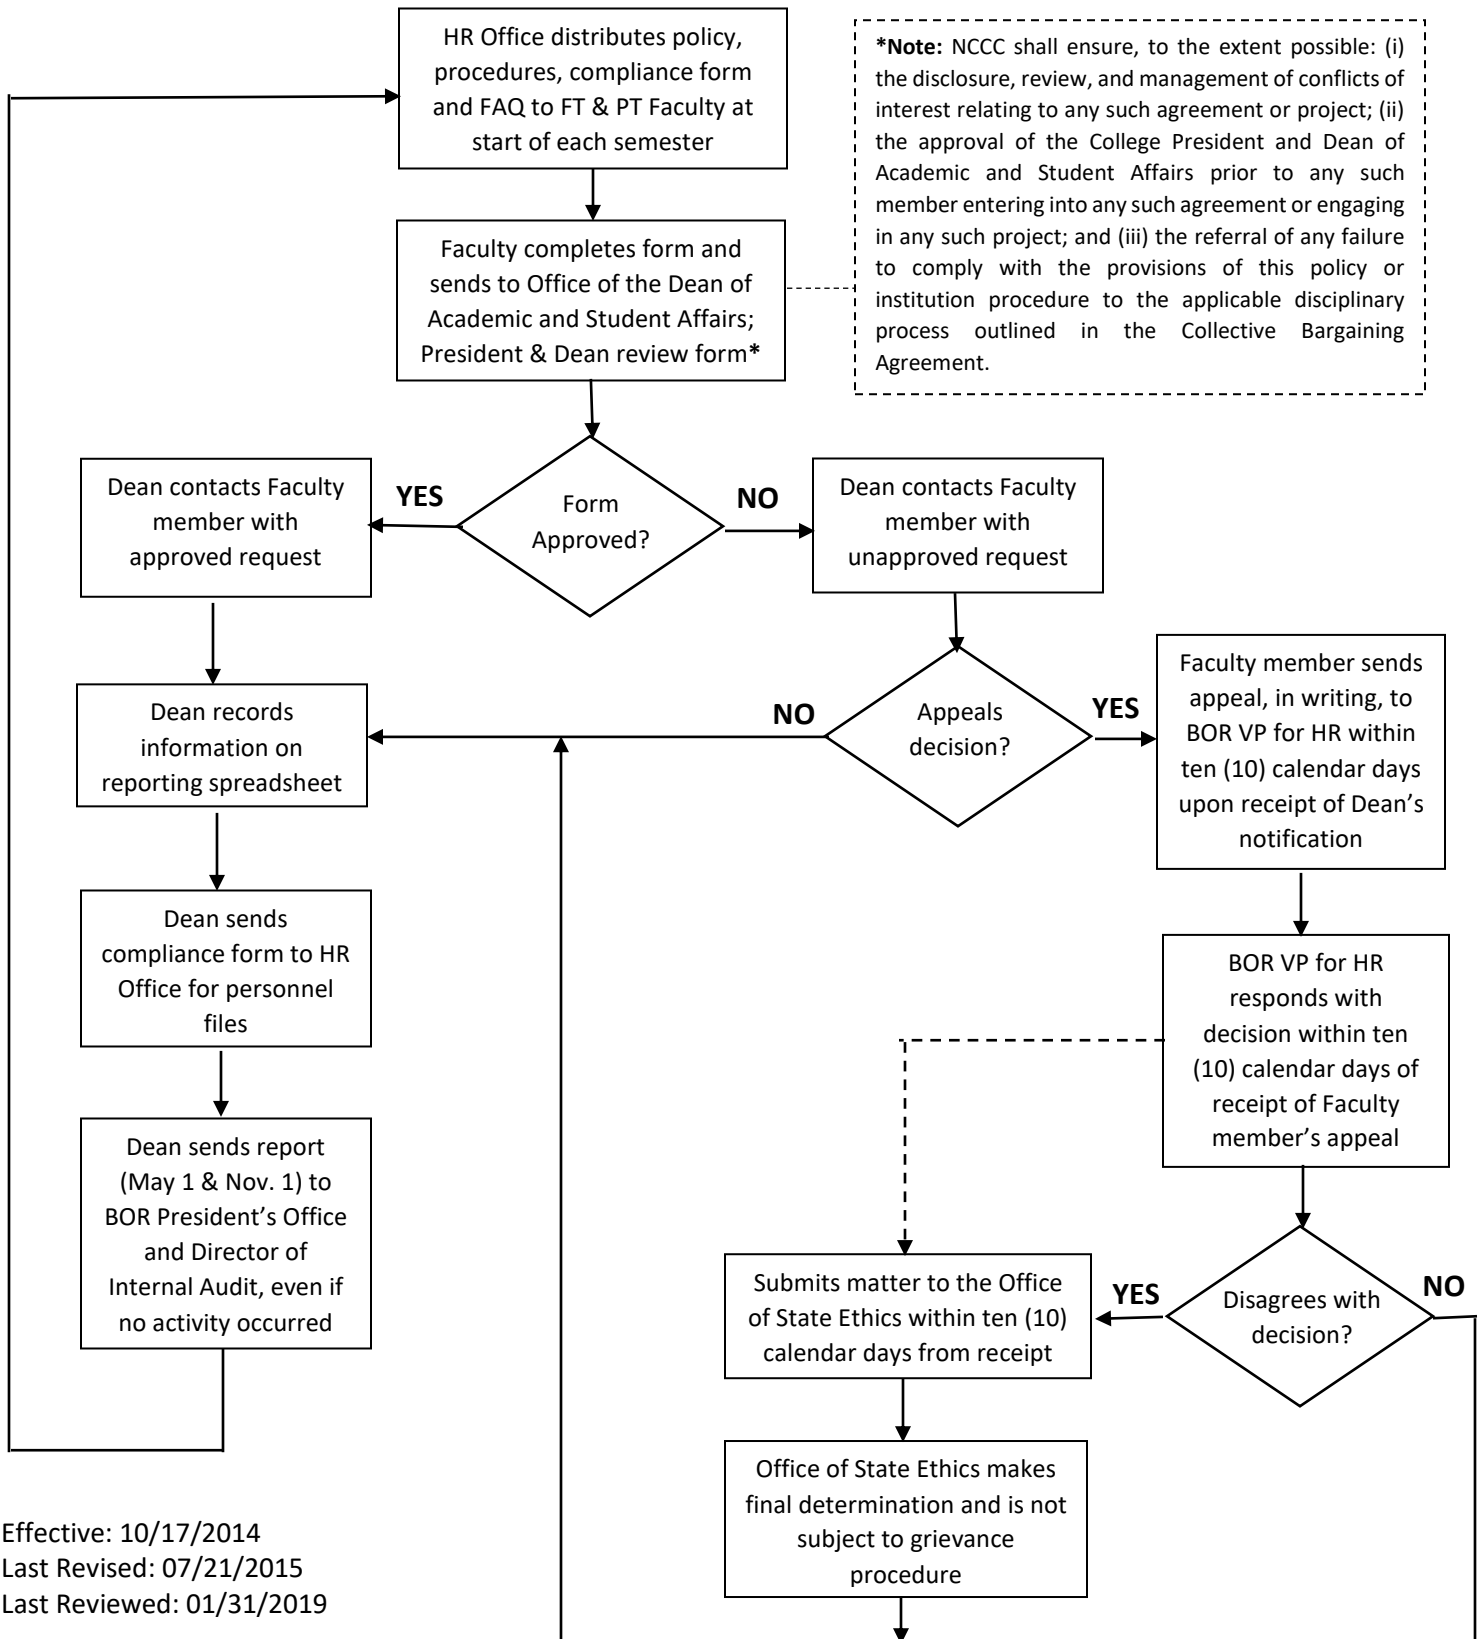

Connecticut State Colleges and Universities
Northwestern Connecticut Community College

Procedures for Faculty Consulting and Research With Public or Private Entities Requests
FLOWCHART

Effective: 10/17/2014
Last Revised: 07/21/2015
Last Reviewed: 01/31/2019