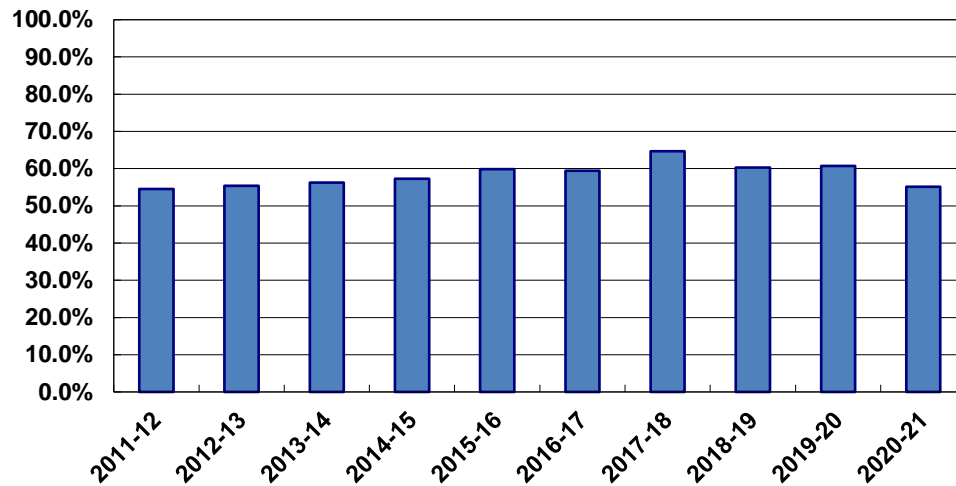

## Fall to Fall Retention 2012-2021\*

Fall to Fall Retention Rate

<i>Year</i>	<i>Retention Rate</i>
2011-12	54.5%
2012-13	55.3%
2013-14	56.3%
2014-15	57.3%
2015-16	59.9%
2016-17	59.4%
2017-18	64.7%
2018-19	60.2%
2019-20	60.7%
2020-21	55.1%